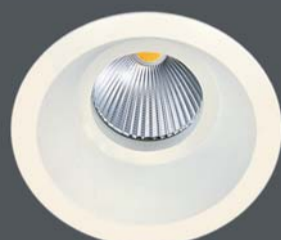

Moffi-N

- Round, square, fixed, moveable and dark light version, different frames for option.
- Changeable reflector as component with different beam angle for option.
- Different glass as component for option.
- All lighting sources fits , including our 9W\12W\15W engine, normal LED bulb, even halogen bulb.
- 'Push in' version, convenient installing with insertion and extraction.

∅ 88mm

88x88mm

∅ 90mm

88x88mm

Changeable reflector as component with different beam angle for option.
Different glass as component for option.

'Push in' version, convenient installing with insertion and ex - traction.