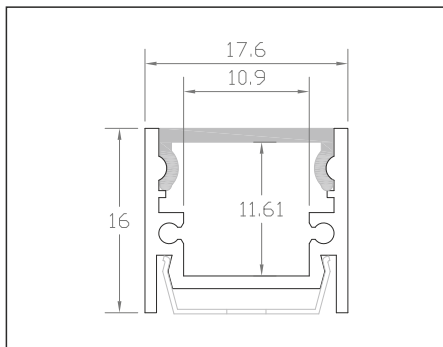

LEDBOX®

www.ledbox.es

LINEAL LED

Escalable

Iluminación LINEAL LED

CONNECT Line Light Series			With 2835 LED Rigid Strip				
Model	Power	Lumens	Ra	CCT(K)	Length	Voltage	LED Type
CONNECT-600MM	8.6W	800~880	>80	3000K/4000K/6000K	600MM	DC24V	SMD2835
CONNECT-1000MM	14.4W	1200~1400	>80	3000K/4000K/6000K	1000MM	DC24V	SMD2835

The LED Light CONNECT is easy to install to wardrobe or shelf with mounting clip accessories. With modern design, it is suitable for cabinet / furniture / room / ceiling hanging lighting etc. Substantial aluminum mass provide good heat sink for high power leds. It's perfect for seamless connection, no dark space.

How to install:

1, With clip

Accessories

Power input cable

1, VDE 18# cable, 8A max.

2, Length: 1m(cable length can be customized)

PCB connector

8A max.