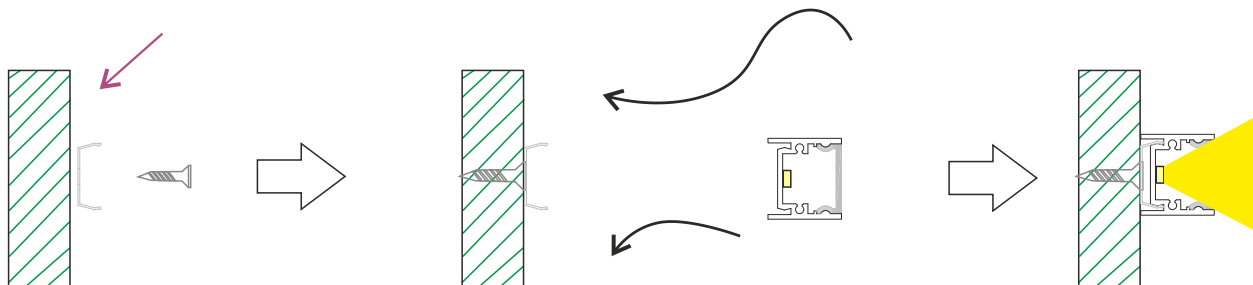

LEDBOX®

www.ledbox.es

LINEAL LED

Escalable

Iluminación LINEAL LED

CONNECT Line Light Series			With 2835 LED Rigid Strip				
Model	Power	Lumens	Ra	CCT(K)	Length	Voltage	LED Type
CONNECT-600MM	8.6W	800~880	>80	3000K/4000K/6000K	600MM	DC24V	SMD2835
CONNECT-1000MM	14.4W	1200~1400	>80	3000K/4000K/6000K	1000MM	DC24V	SMD2835

The LED Light CONNECT is easy to install to wardrobe or shelf with mounting clip accessories. With modern design, it is suitable for cabinet / furniture / room / ceiling hanging lighting etc. Substantial aluminum mass provide good heat sink for high power leds. It's perfect for seamless connection, no dark space.

How to install:

1, With clip

Accessories

Power input cable

1, VDE 18# cable, 8A max.

2, Length: 1m(cable length can be customized)

PCB connector

8A max.