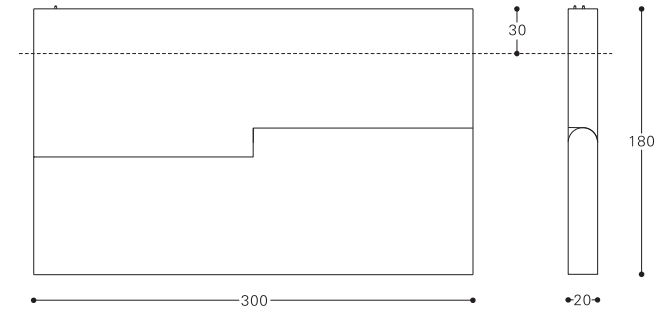

## LED Magnetic spotlight series

**LEDBOX<sup>®</sup>**  
nature power light

**LD1014150 white - LD1014151 black**

POWER	28W
INPUT VOLTAGE	DC24V
DIMMABLE	Y
COLOR TEMPERATURE	3000K / 4000K / 6000K
CRI	80/90
LUMINOUS FLUX	<b>1000lm</b>
ADJUSTABLE	90°
MATERIAL	Aluminum
SUFACE TREATMENT	White / Black
OPERATING TEMPERATURE RANGE	-20°C to +40°C
MAINTENANCE OF LUMEN -L70	40,000 hours at 25°C
WARRANTY	3 years

**INSTALLATION:** Pendent /Recessed/Ceiling Surface

**LD1014148 white - LD1014149 black**

POWER	14W
INPUT VOLTAGE	DC24V
DIMMABLE	Y
COLOR TEMPERATURE	3000K / 4000K / 6000K
CRI	80 / 90
LUMINOUS FLUX	<b>700lm</b>

## SIZE

2000 / 1000 / 300

LD1014152 1m white - LD1014153 1m black

I SHAPE CONNECTOR

Function: connect each two single track.

LD1014154 white - LD1014155 black