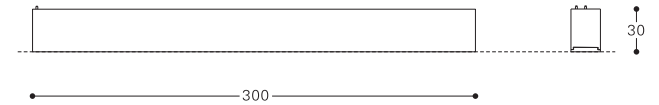

LD1014146 white - LD1014147 black

POWER	14W
INPUT VOLTAGE	DC24V
DIMMABLE	Y
COLOR TEMPERATURE	3000K / 4000K / 6000K
CRI	80/90
LUMINOUS FLUX	700lm

MATERIAL	Aluminum
SUFACE TREATMENT	White / Black
OPERATING TEMPERATURE RANGE	-20°C to +40°C
MAINTENANCE OF LUMEN -L70	40,000 hours at 25°C
WARRANTY	3 years

INSTALLATION: Pendant /Recessed/Ceiling Surface