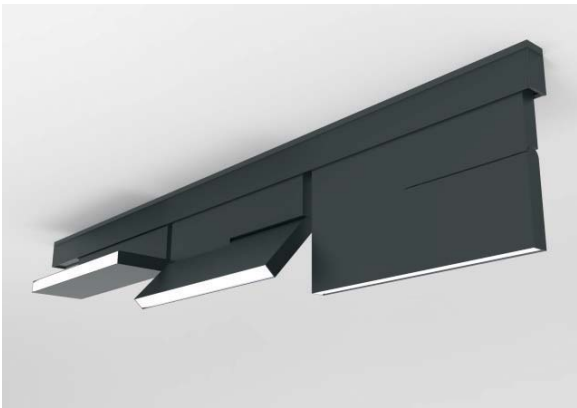

## LED Magnetic spotlight series

**LEDBOX<sup>®</sup>**  
nature power light

**LD1014150 white - LD1014151 black**

POWER	28W
INPUT VOLTAGE	DC24V
DIMMABLE	Y
COLOR TEMPERATURE	3000K / 4000K / 6000K
CRI	80/90
LUMINOUS FLUX	<b>1000lm</b>
ADJUSTABLE	90°
MATERIAL	Aluminum
SUFACE TREATMENT	White / Black
OPERATING TEMPERATURE RANGE	-20°C to +40°C
MAINTENANCE OF LUMEN -L70	40,000 hours at 25°C
WARRANTY	3 years

**INSTALLATION:** Pendent /Recessed/Ceiling Surface

**LD1014148 white - LD1014149 black**

POWER	14W
INPUT VOLTAGE	DC24V
DIMMABLE	Y
COLOR TEMPERATURE	3000K / 4000K / 6000K
CRI	80 / 90
LUMINOUS FLUX	<b>700lm</b>

## SIZE

2000 / 1000 / 300

LD1014152 1m white - LD1014153 1m black

I SHAPE CONNECTOR

Function: connect each two single track.

LD1014154 white - LD1014155 black