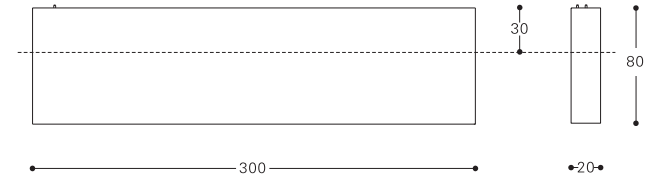

## LED Magnetic spotlight series

**LEDBOX<sup>®</sup>**  
nature power light

**LD1014150 white - LD1014151 black**

POWER	28W
INPUT VOLTAGE	DC24V
DIMMABLE	Y
COLOR TEMPERATURE	3000K / 4000K / 6000K
CRI	80/90
LUMINOUS FLUX	<b>1000lm</b>
ADJUSTABLE	90°
MATERIAL	Aluminum
SUFACE TREATMENT	White / Black
OPERATING TEMPERATURE RANGE	-20°C to +40°C
MAINTENANCE OF LUMEN -L70	40,000 hours at 25°C
WARRANTY	3 years

**INSTALLATION:** Pendent /Recessed/Ceiling Surface

**LD1014148 white - LD1014149 black**

POWER	14W
INPUT VOLTAGE	DC24V
DIMMABLE	Y
COLOR TEMPERATURE	3000K / 4000K / 6000K
CRI	80 / 90
LUMINOUS FLUX	<b>700lm</b>

## SIZE

2000 / 1000 / 300

LD1014152 1m white - LD1014153 1m black

I SHAPE CONNECTOR

Function: connect each two single track.

LD1014154 white - LD1014155 black