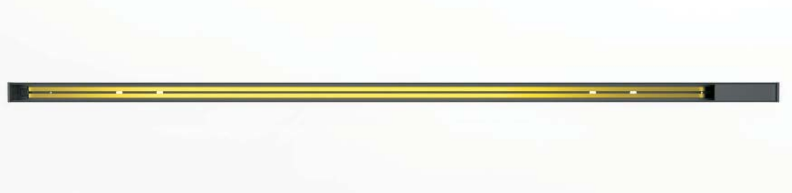

INSTALLATION

Recessed

Installation accessories

MODEL: AC01

Ceiling Surface

Pendent

SIZE

2000 / 1000 / 300

LD1014152 1m white - LD1014153 1m black

I SHAPE CONNECTOR

Function: connect each two single track.

LD1014154 white - LD1014155 black