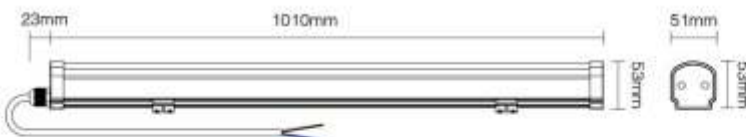

Newest arrival model: LD1021537

18W RGB+CCT Linear Light

Simple | Fashionable | lighting up your life

Features

- 16 million colors
- Color temperature 2700K-6500K
- Dimmable Saturation control
- Support third party voice control (2.4GHz gateway is needed)
- Signal transmitting & Modes synchronization

Model No.: LL1-18	Input Voltage: AC100-240V 50/60Hz
Power: 18W	Color Temp.: 2700K-6500K
Beam Angle: 140°	RF: 2.4GHz
Luminous Flux: 1900LM	CRI: >80
Control Distance: 30m	Working Temp.: -20°C-45°C

Multi area installation