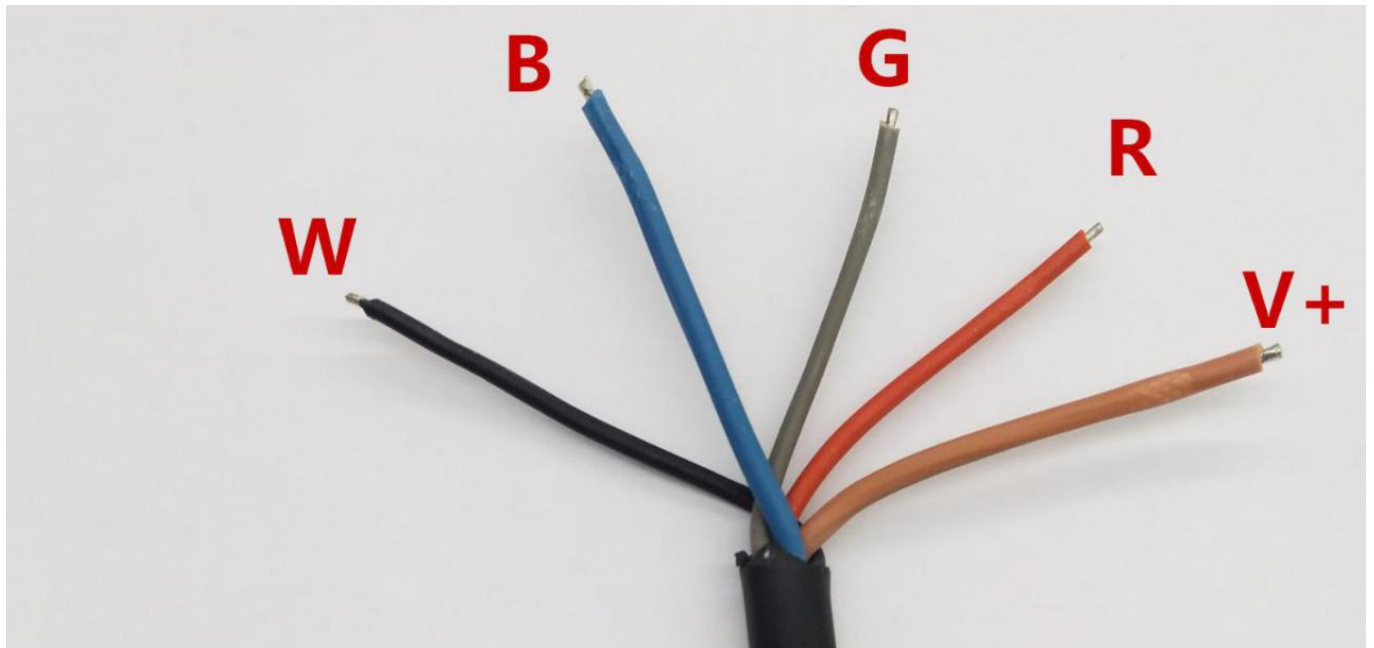

projection distance: 0.5-40m;

Standard optical beam angle is 45 degree,

External Controller

External controller and extension cables

Special attribute:

- 1) Nice appearance, durable, anti-corrosion, never-discolored.
- 2) Mixing color better, more even and more brilliant.
Inside isolated constant current driver
- 3) Has the protection functions of open-circuit, short-circuit and overload

Y cable input 0.3M, 0.3M output

Connection definition

2) wireless-dmx Master-slave connection machine

Parameter Specification Table:

Part No.	LUG-316S3X8WRGBW-DC	LUG-UWL5x8W-RGBW-DC	LUG-UWL6x8W-RGBW-DC	LUG-UWL1x8W-RGBW-DC
Color	RGBW 4in1			
LED	3R3G 3B 3W x2W	5R 5G 5B 5W x2W	6R6G6B 6W x2W	1R1G1B 1W x2W
Emitting angle	15/30/45/60			
Voltage	12-24VDC	24VDC	24VDC	12-24VDC
electric current	24V1A	24V 1.6A	24V2A	24V0.33A
Maximum power	24W	40W	48W	8W
LED Flux	R:180LM G:330LM B:120LM W:450LM	R:300LM G:550LM B:20LM W:750LM	R:360LM G:660LM B:240LM W:900LM	R:60LM G:110LM B:40LM W:150LM
LED branch current	450-500MA	450-500MA	450-500MA	450-500MA
Control Manner	External Controller: Remote controller, touch controller, WIFI controller, DMX512 decoder			
Use of the environment	-2 0°-45			
Waterproof rating	IP68			

Part No.	LUG-UWL10x8W-RGBW-DC	LUG-UWL12x8W-RGBW-DC	LUG-UWL18x8W-RGBW-DC	
Color	RGBW 4in1			
LED	10R10G 10B 10W x2W	12R 12G 12B 12W x2W	18R 18G 18B 18W x2W	
Emitting angle	60			
Voltage	24VDC	24VDC	24VDC	
electric current	24V3.5A	24V 4A	24V 6A	
Maximum power	80W	96W	144W	
LED Flux	R:600LM G:1100LM B:400LM W:1500LM	R:720LM G:1320LM B:480LM W:1800LM	R:1080LM G:1980LM B:720LM W:2800LM	
LED branch current	450-500MA	450-500MA	450-500MA	
Control Manner	External Controller: Remote controller, touch controller, WIFI controller, DMX512 decoder			
Use of the environment	-2 0°-45			
Waterproof rating	IP68			