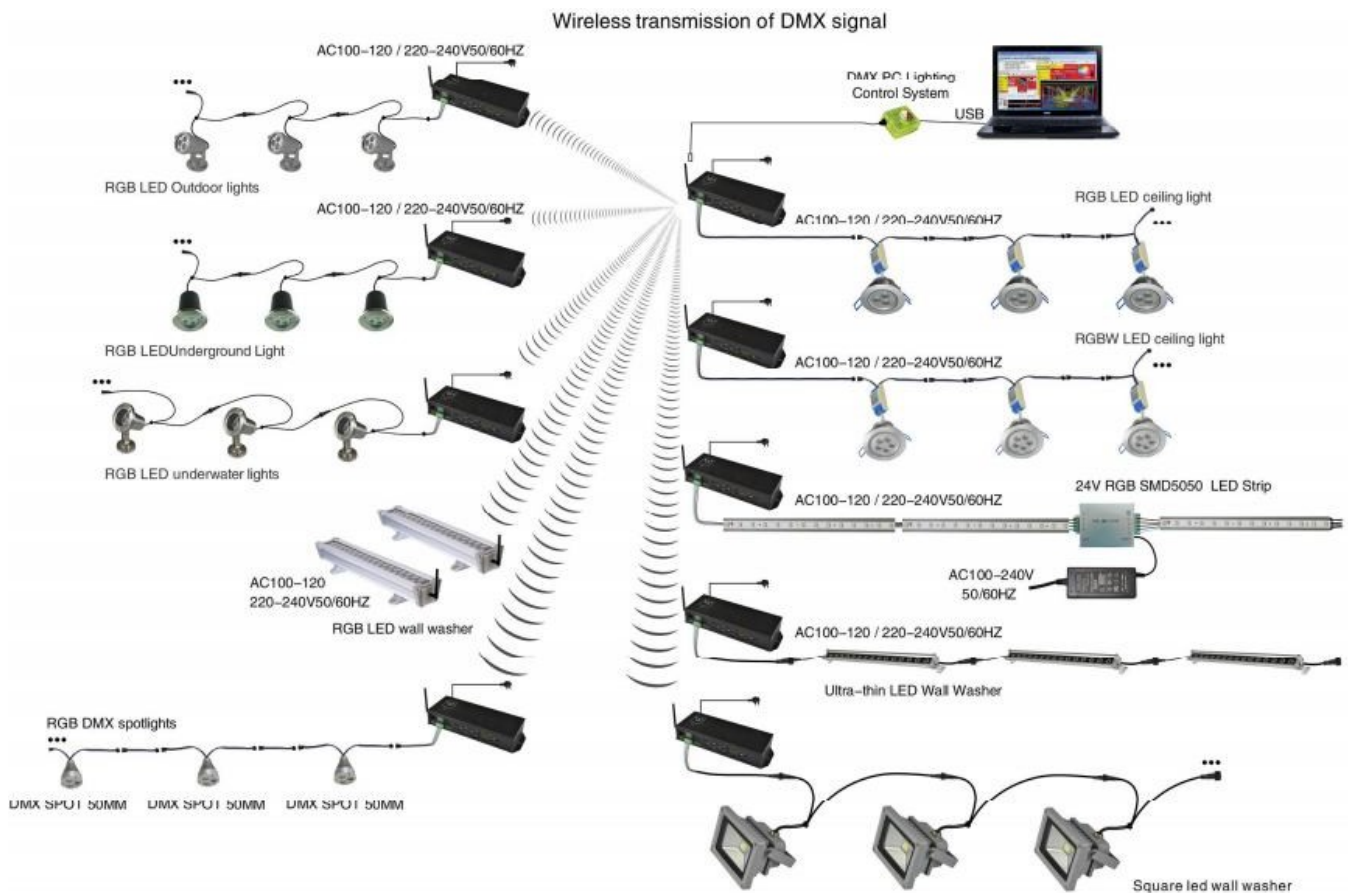

projection distance: 0.5-40m;

Standard optical beam angle is 45 degree,

External Controller

External controller and extension cables

Special attribute:

- 1) Nice appearance, durable, anti-corrosion, never-discolored.
- 2) Mixing color better, more even and more brilliant.
Inside isolated constant current driver
- 3) Has the protection functions of open-circuit, short-circuit and overload

Y cable input 0.3M, 0.3M output

Connection definition

2) wireless-dmx Master-slave connection machine

Parameter Specification Table:

Part No.	LUG-316S3X8WRGBW-DC	LUG-UWL5x8W-RGBW-DC	LUG-UWL6x8W-RGBW-DC	LUG-UWL1x8W-RGBW-DC
Color	RGBW 4in1			
LED	3R3G 3B 3W x2W	5R 5G 5B 5W x2W	6R6G6B 6W x2W	1R1G1B 1W x2W
Emitting angle	15/30/45/60			
Voltage	12-24VDC	24VDC	24VDC	12-24VDC
electric current	24V1A	24V 1.6A	24V2A	24V0.33A
Maximum power	24W	40W	48W	8W
LED Flux	R:180LM G:330LM B:120LM W:450LM	R:300LM G:550LM B:20LM W:750LM	R:360LM G:660LM B:240LM W:900LM	R:60LM G:110LM B:40LM W:150LM
LED branch current	450-500MA	450-500MA	450-500MA	450-500MA
Control Manner	External Controller: Remote controller, touch controller, WIFI controller, DMX512 decoder			
Use of the environment	-2 0°-45			
Waterproof rating	IP68			

Part No.	LUG-UWL10x8W-RGBW-DC	LUG-UWL12x8W-RGBW-DC	LUG-UWL18x8W-RGBW-DC	
Color	RGBW 4in1			
LED	10R10G 10B 10W x2W	12R 12G 12B 12W x2W	18R 18G 18B 18W x2W	
Emitting angle	60			
Voltage	24VDC	24VDC	24VDC	
electric current	24V3.5A	24V 4A	24V 6A	
Maximum power	80W	96W	144W	
LED Flux	R:600LM G:1100LM B:400LM W:1500LM	R:720LM G:1320LM B:480LM W:1800LM	R:1080LM G:1980LM B:720LM W:2800LM	
LED branch current	450-500MA	450-500MA	450-500MA	
Control Manner	External Controller: Remote controller, touch controller, WIFI controller, DMX512 decoder			
Use of the environment	-2 0°-45			
Waterproof rating	IP68			