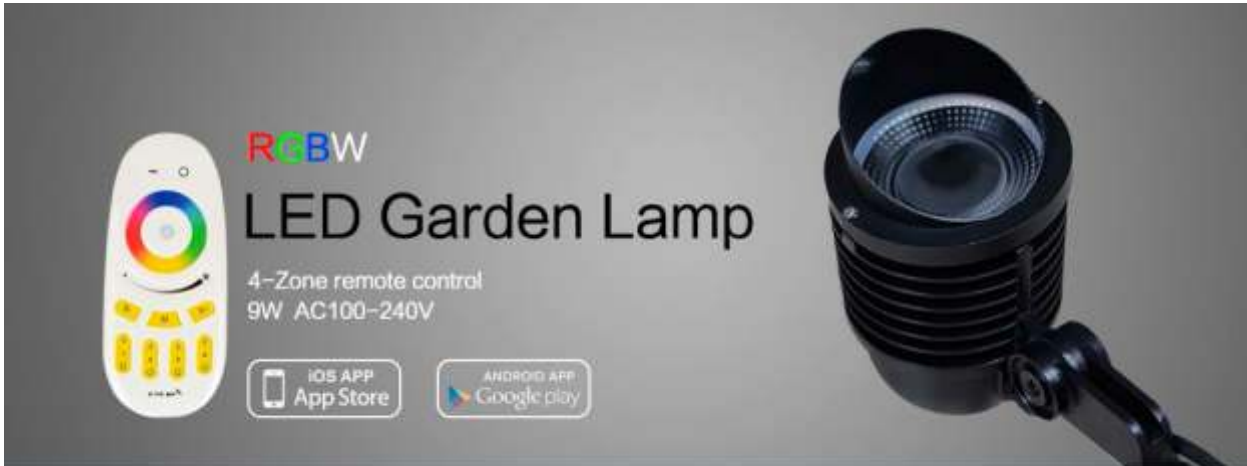

# 2.4G RF 9W RGBW LED GARDEN LIGHT

Soft start,no power peak

Power off memory

Easy Installation

RF 2.4GHz,remote range nearly 30m

Remote control through internet ,Compatible with wifi bridge

Vivid colors changing , 9 automatic changing programs

## Technical Data:

|              |                |   |
|--------------|----------------|---|
| GARDEN LIGHT | Size           | 105x400mm                                 |
|              | LED Power      | 6W(white)+7.5W RGB                        |
|              | Working Temp   | 60-- 20°C                                 |
|              | LED Quantity   | 1.5W RGB SMD5050 4pcs,0.5W SMD 5730 15pcs |
|              | LED Type       | 1.5W RGB SMD5050,0.5W SMD 5730            |
|              | LED Wavelength | R 620nm;G 510nm;B 460nm                   |

## Specifications:

Name: 2.4G RF 9W RGBW LED Spotlight  
 LED type: 4PCS 1.5W 5050 SMD LED  
 + 15pcs 0.5W SMD2835 EPISTAR LEDS  
 Luminous flux.: 800-850LM  
 Plug type: 3m long cable(IP44 EU plug /American plug)  
 Power Rating: 9W  
 Input Voltage: AC100-240V  
 CRI: Ra > 80 (white)  
 Material: Aluminium housing + PMMA LENZE  
 Cover: Transparent  
 Working temp: -20~60 degrees  
 Life span: 50,000h  
 Size: Ø105 x H400mm  
 Package: 185 x 175 x 112mm  
 G.W.: 0.85kg  
 Remote range: 20m  
 Programs: 9 kinds  
 Beam angle: 60°