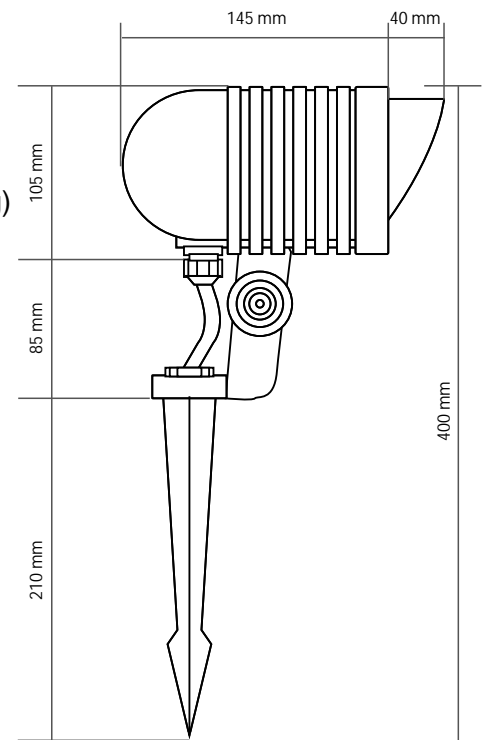

# 2.4G RF 9W RGBW LED GARDEN LIGHT

Soft start,no power peak

Power off memory

Easy Installation

RF 2.4GHz,remote range nearly 30m

Remote control through internet ,Compatible with wifi bridge

Vivid colors changing , 9 automatic changing programs

## Technical Data:

|              |                |   |
|--------------|----------------|---|
| GARDEN LIGHT | Size           | 105x400mm                                 |
|              | LED Power      | 6W(white)+7.5W RGB                        |
|              | Working Temp   | 60-- 20°C                                 |
|              | LED Quantity   | 1.5W RGB SMD5050 4pcs,0.5W SMD 5730 15pcs |
|              | LED Type       | 1.5W RGB SMD5050,0.5W SMD 5730            |
|              | LED Wavelength | R 620nm;G 510nm;B 460nm                   |

## Specifications:

Name: 2.4G RF 9W RGBW LED Spotlight  
 LED type: 4PCS 1.5W 5050 SMD LED  
 + 15pcs 0.5W SMD2835 EPISTAR LEDS  
 Luminous flux.: 800-850LM  
 Plug type: 3m long cable(IP44 EU plug /American plug)  
 Power Rating: 9W  
 Input Voltage: AC100-240V  
 CRI: Ra > 80 (white)  
 Material: Aluminium housing + PMMA LENZE  
 Cover: Transparent  
 Working temp: -20~60 degrees  
 Life span: 50,000h  
 Size: Ø105 x H400mm  
 Package: 185 x 175 x 112mm  
 G.W.: 0.85kg  
 Remote range: 20m  
 Programs: 9 kinds  
 Beam angle: 60°