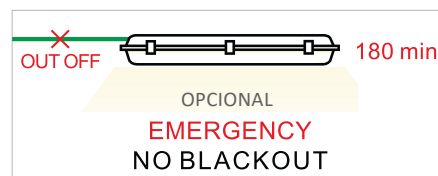

T8 WATERPROOF LIGHT

LEDBOX

IP65

- UV stabilized PC body with halogen-free material, transparent PC cover with streaks offering high light transmittance and anti-dazzle. IP65 protection against moisture and dust, inside iron reflector.
- Compatible for both T8 LED Tube and Fluorescent tube, offering hanging and ceiling installation.
- Applications: Car parks, Industrial areas, Offices, Corridors, Supermarkets and shops, Bakeries, Storage areas, etc.

Power (W)	Material	A1	Clips	Lamp	LxWxH (mm)
1X18	PC/PC	230	8	T8 Fluorescent Tube or LED Tube	670X68X84
2X18	PC/PC	230	8	T8 Fluorescent Tube or LED Tube	670X104X84
1X36	PC/PC	820	14	T8 Fluorescent Tube or LED Tube	1270X68X84
2X36	PC/PC	820	14	T8 Fluorescent Tube or LED Tube	1270X104X84
1X58	PC/PC	1120	18	T8 Fluorescent Tube or LED Tube	1570X68X84
2X58	PC/PC	1120	18	T8 Fluorescent Tube or LED Tube	1570X104X84